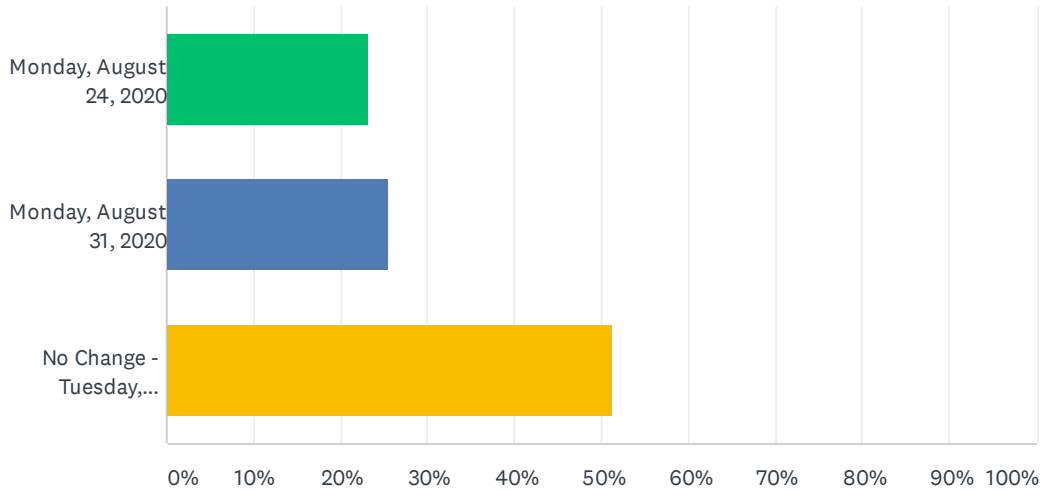

Q4 If you are in favor of starting school before Labor Day, would you prefer school to begin on Monday, August 31, 2020 (approximately one week earlier) OR Monday, August 24, 2020 (approximately two weeks earlier)?

Answered: 683 Skipped: 0

ANSWER CHOICES	RESPONSES	
Monday, August 24, 2020	23.13%	158
Monday, August 31, 2020	25.62%	175
No Change - Tuesday, September 8, 2020	51.24%	350
TOTAL		683