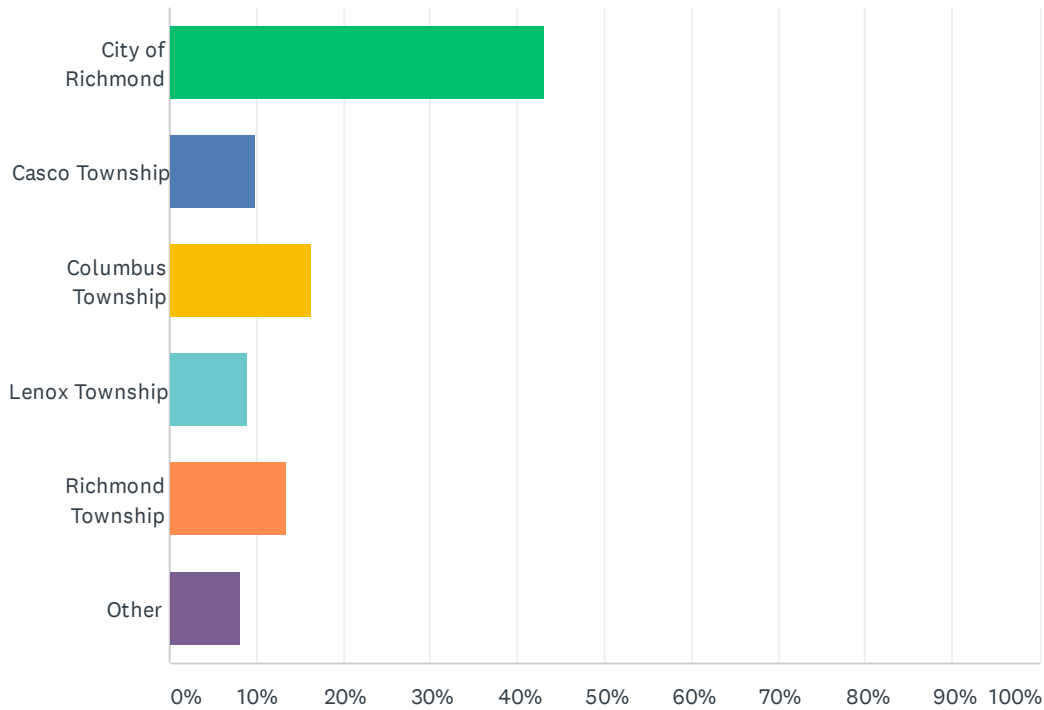

Q1 In WHAT GRADE(S) will your child(ren) be in the 2020-21 school year?

Answered: 683 Skipped: 0

Return to School Parents/Guardians Survey: Change the First Day of School

ANSWER CHOICES	RESPONSES	
Preschool	10.25%	70
Kindergarten	10.69%	73
1st Grade	14.20%	97
2nd Grade	15.08%	103
3rd Grade	11.27%	77
4th Grade	12.30%	84
5th Grade	11.71%	80
6th Grade	9.96%	68
7th Grade	14.20%	97
8th Grade	14.35%	98
9th Grade	12.30%	84
10th Grade	11.86%	81
11th Grade	12.15%	83
12th Grade	12.01%	82
Total Respondents: 683		

Q2 In WHAT CITY OR TOWNSHIP do you and your child(ren) reside?

Answered: 683 Skipped: 0

ANSWER CHOICES	RESPONSES	
City of Richmond	43.19%	295
Casco Township	9.81%	67
Columbus Township	16.25%	111
Lenox Township	9.08%	62
Richmond Township	13.47%	92
Other	8.20%	56
TOTAL		683