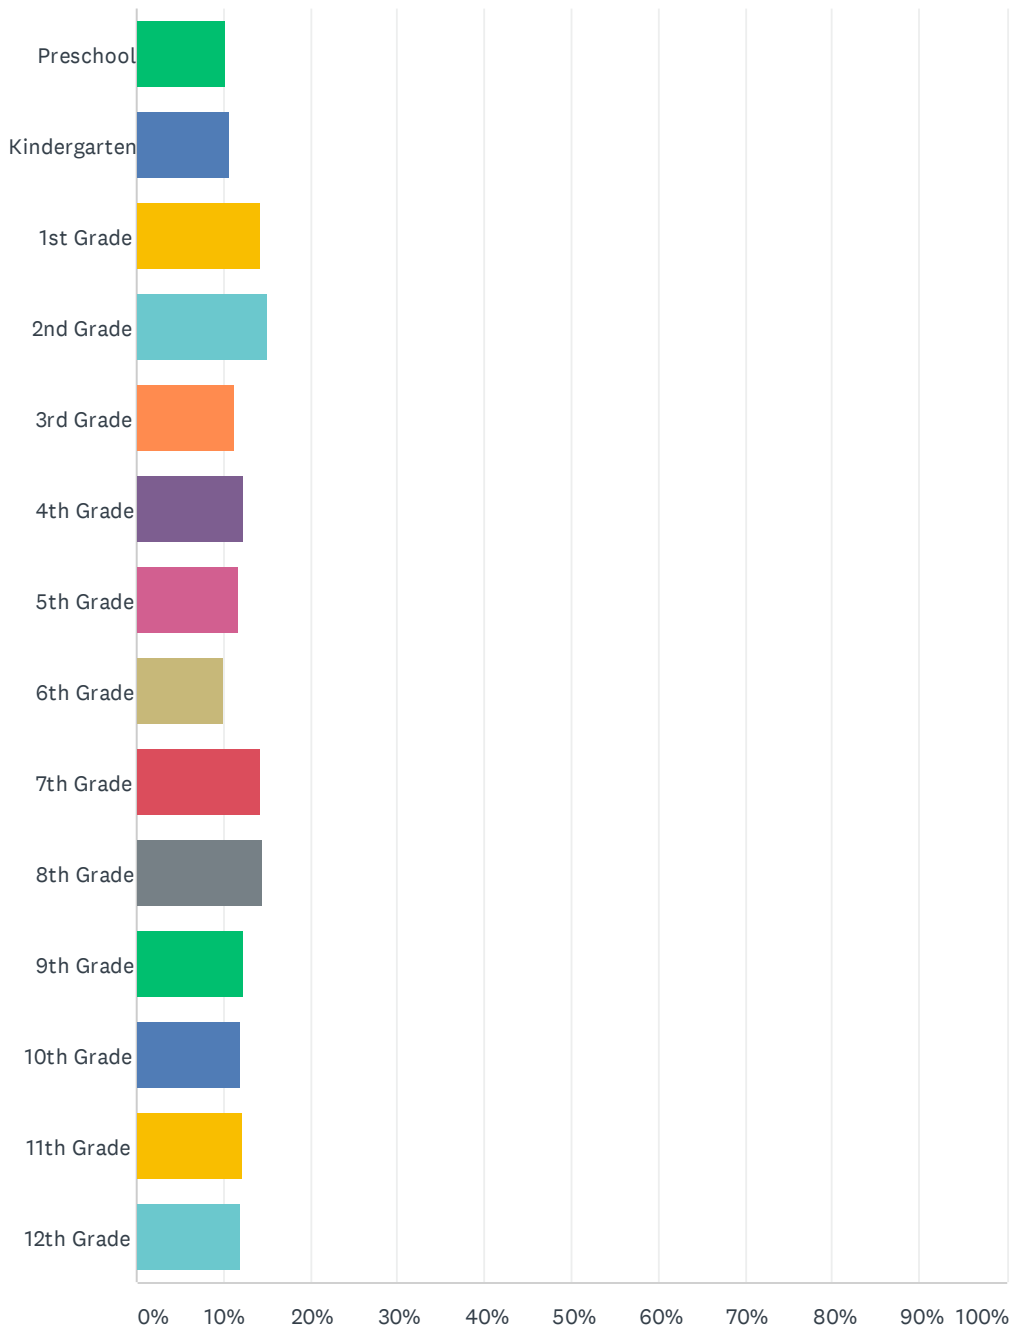

Q1 In WHAT GRADE(S) will your child(ren) be in the 2020-21 school year?

Answered: 683 Skipped: 0

Return to School Parents/Guardians Survey: Change the First Day of School

ANSWER CHOICES	RESPONSES	
Preschool	10.25%	70
Kindergarten	10.69%	73
1st Grade	14.20%	97
2nd Grade	15.08%	103
3rd Grade	11.27%	77
4th Grade	12.30%	84
5th Grade	11.71%	80
6th Grade	9.96%	68
7th Grade	14.20%	97
8th Grade	14.35%	98
9th Grade	12.30%	84
10th Grade	11.86%	81
11th Grade	12.15%	83
12th Grade	12.01%	82
Total Respondents: 683		

Q2 In WHAT CITY OR TOWNSHIP do you and your child(ren) reside?

Answered: 683 Skipped: 0

ANSWER CHOICES	RESPONSES	
City of Richmond	43.19%	295
Casco Township	9.81%	67
Columbus Township	16.25%	111
Lenox Township	9.08%	62
Richmond Township	13.47%	92
Other	8.20%	56
TOTAL		683