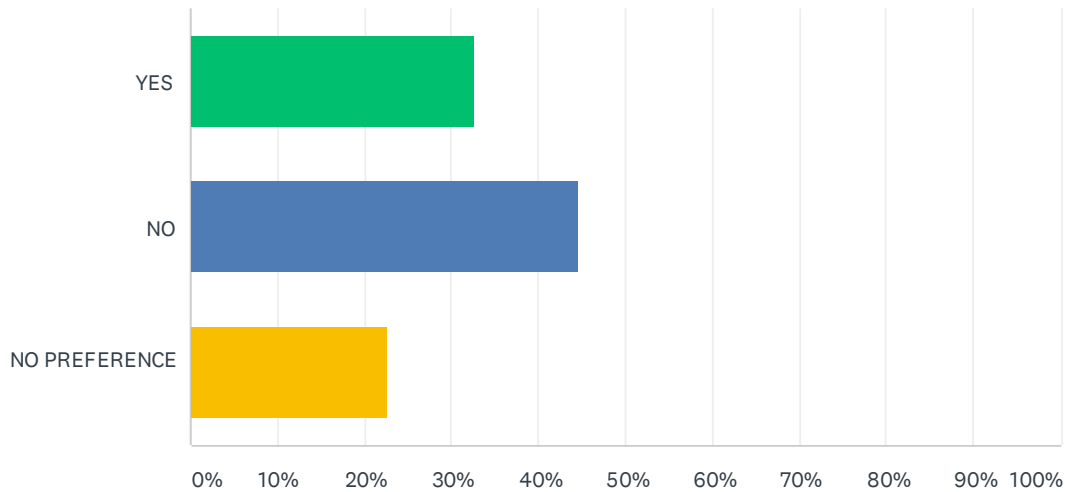

Q3 Current Michigan law prohibits public schools from starting before Labor Day unless a waiver has been approved by the Michigan Department of Education. For the 2020-21 school year, the first day of school is Tuesday, September 8, 2020. Knowing students would still be scheduled for the same number of required school days, would you be in favor of STARTING SCHOOL PRIOR TO LABOR DAY?

Answered: 683 Skipped: 0

ANSWER CHOICES	RESPONSES	
YES	32.65%	223
NO	44.66%	305
NO PREFERENCE	22.69%	155
TOTAL		683